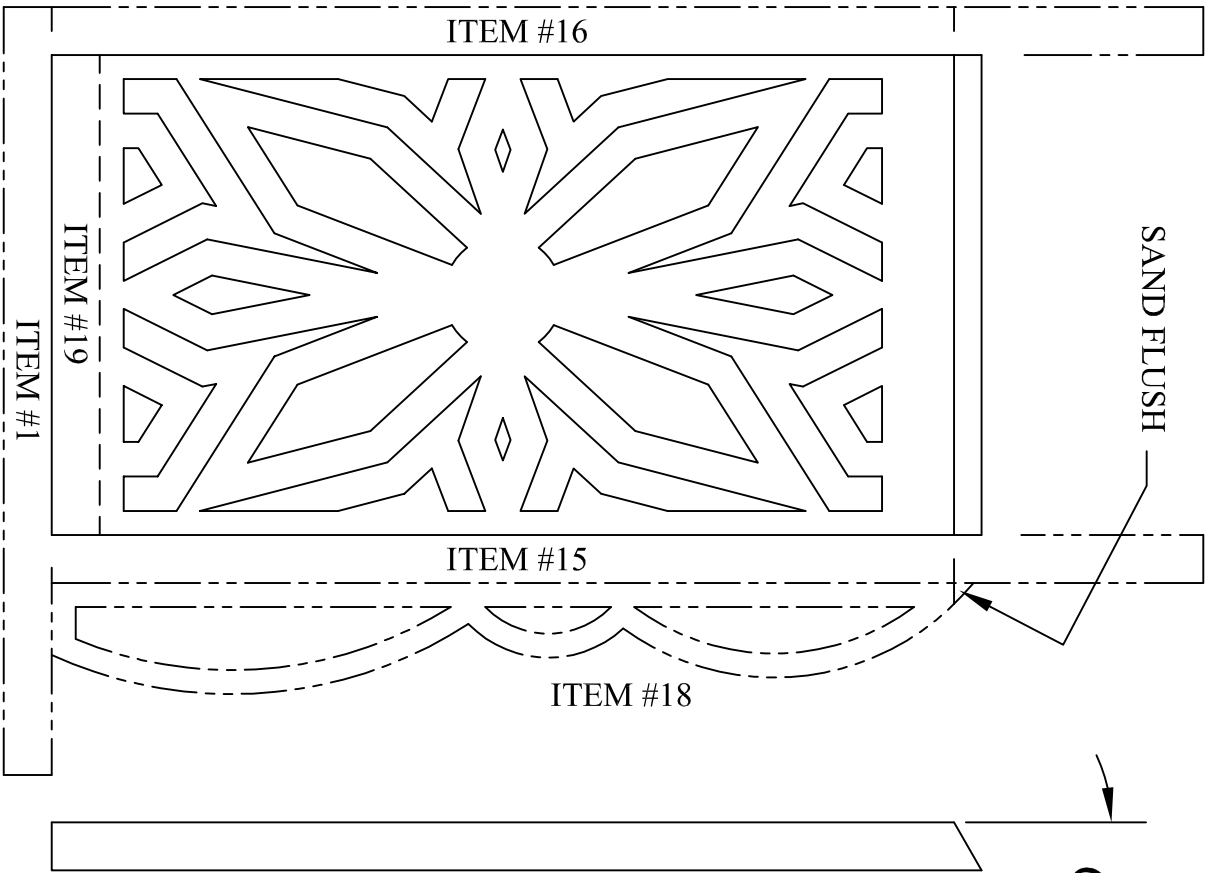

Designed By:
D. WILCKENS
 Date:
 12/28/12
 COPYRIGHT ©
 ALL RIGHTS RESERVED

Title:
THE WEBSITE 3 CLOCK
 Scale:
 FULL
 Drawing #:
 WW-0566
 Sheet 7 of 10

17 HEAD SIDE
 QTY.: 2
 SIZE: 1/4" x 2 1/2" x 5"

18 HEAD BRACKET
 QTY.: 6
 SIZE: 1/4" x 1" x 5"

5 BASE BRACKET
 QTY.: 6
 SIZE: 1/4" x 3/4" x 1 1/4"

GRAIN FLOW